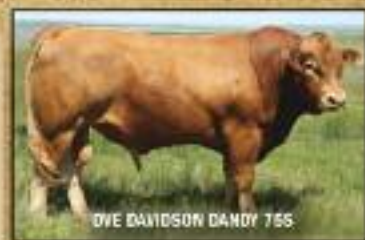

DVE DAVIDSON DANDY 76S

80+ RED AS WELL AS BLACK PUREBRED BULLS ON OFFER

DAVIDSON GELBIEH

VERNON & EILEEN DAVIDSON
TYLER DAVIDSON

Box 681, Ponteix, SK Canada S0N 1Z0

Ph: (306) 625-3755 Cell: (306) 625-7863 Fax: (306) 625-3524

davidsongelbvieh@sasktel.net

davidsongelbvieh.com

LONESOME DOVE RANCH

ROSS & TARA DAVIDSON

Box 147, Ponteix, SK Canada S0N 1Z0

Ph: (306) 625-3513 Cell: (306) 625-7045

Fax: (306) 625-3782

lonesomedoveranch@sasktel.net