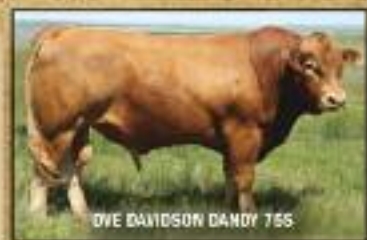

DVE DAVIDSON DANDY 76S

80+ RED AS WELL AS BLACK PUREBRED BULLS ON OFFER

DAVIDSON GELBIEH

VERNON & EILEEN DAVIDSON
TYLER DAVIDSON

Box 681, Ponteix, SK Canada S0N 1Z0

Ph: (306) 625-3755 Cell: (306) 625-7863 Fax: (306) 625-3524

davidsongelbvieh@sasktel.net

davidsongelbvieh.com

LONESOME DOVE RANCH

ROSS & TARA DAVIDSON

Box 147, Ponteix, SK Canada S0N 1Z0

Ph: (306) 625-3513 Cell: (306) 625-7045

Fax: (306) 625-3782

lonesomedoveranch@sasktel.net