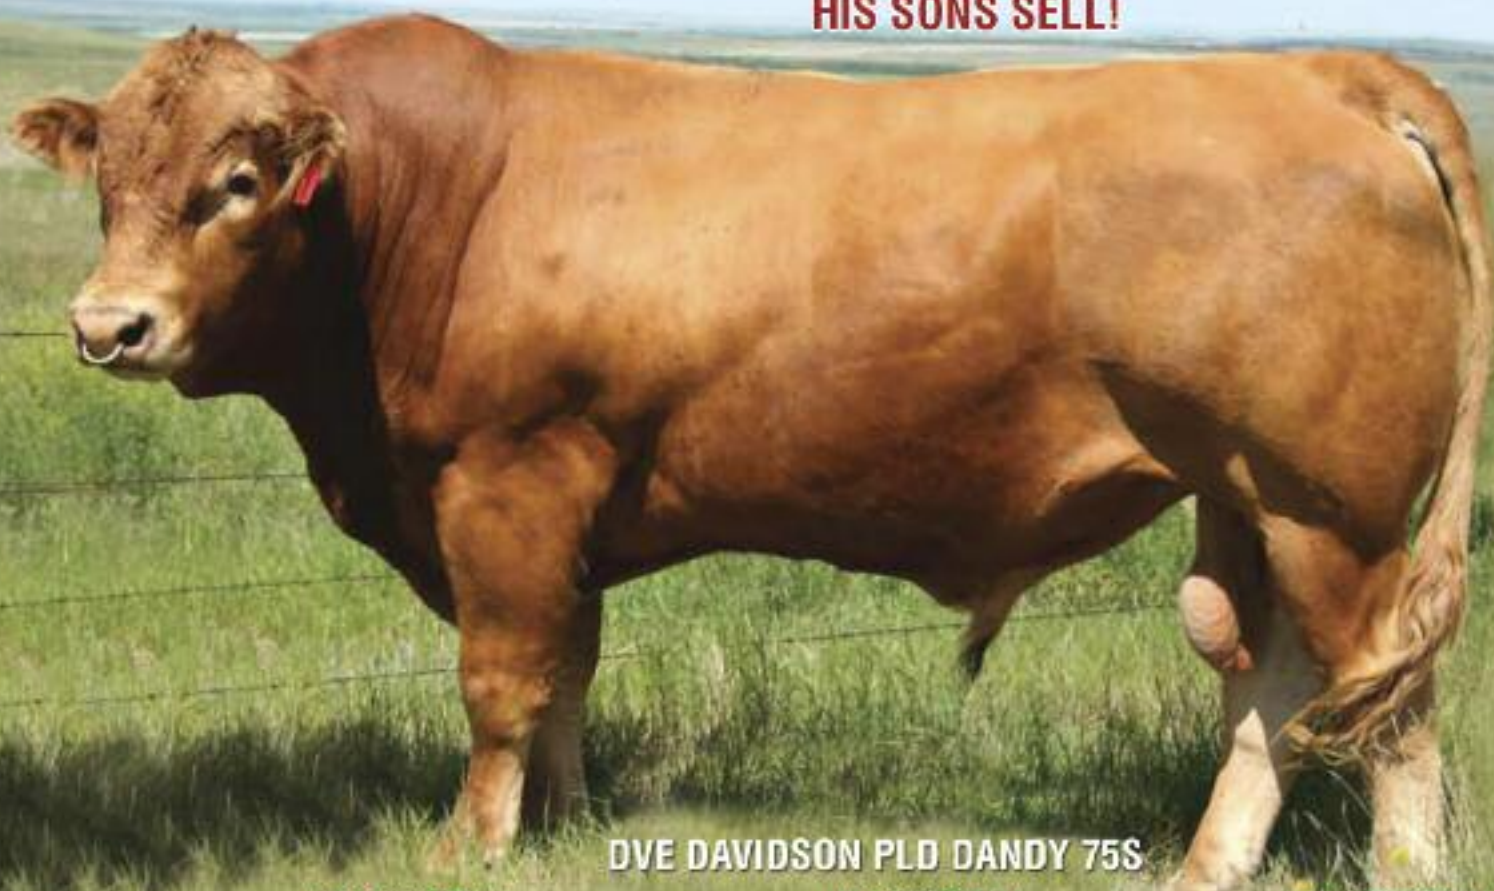

Davidson Gelbvieh & Lonesome Dove Ranch

21st Annual

BULL SALE

1 pm CST

Saturday March 6, 2010

Heartland Livestock, Swift Current, SK

HIS SONS SELL!

DVE DAVIDSON PLD DANDY 75S